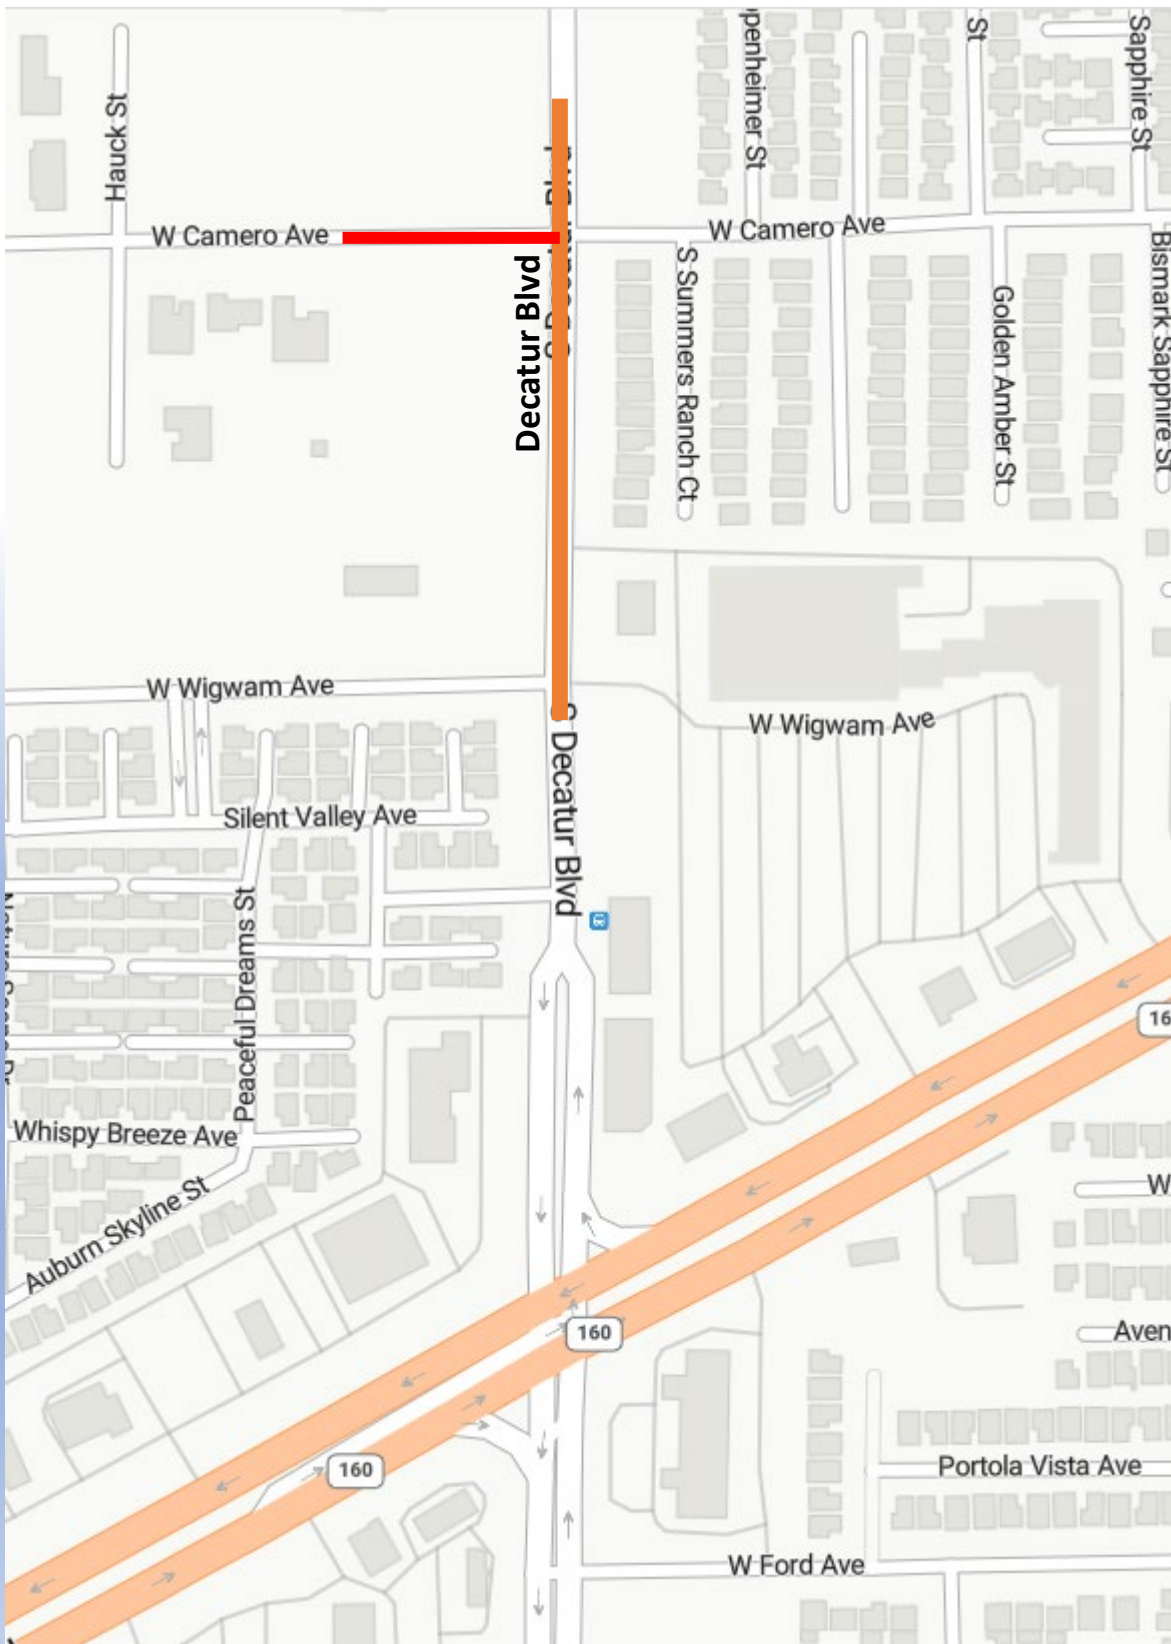

together**for**better

Traffic Restrictions March 30 - April 5

Decatur Blvd from Cactus Ave to Silverado Ranch Working Hours 7:00am - 3:30pm Lane Restrictions 24 Hours

- 1 Lane Open Northbound and Southbound Decatur between Cactus and Silverado Ranch.
- Dedicated Left Turn Lanes at Silverado Ranch.

Frias & Pyle Avenue Working Hours 7:00am - 3:30pm Lane Restrictions 24 Hours

- Half Road Closure
- 1 Lane Open Westbound and Eastbound at the intersection

together**for**better

Traffic Restrictions March 16-22

- Decatur Blvd from Wigwam Ave to Blue Diamond Road**
Working Hours 7:00am - 3:30pm
Lane Closure 24 Hours
 - 1 Lane Open SB & NB from Camero to Wigwam Ave

- Camero Ave Road Closure**
Working Hours 7:00am - 3:30pm
Lane Closure 24 Hours
Closed until March 28.
 - Detour on Shelbourne Ave or Wigwam Ave